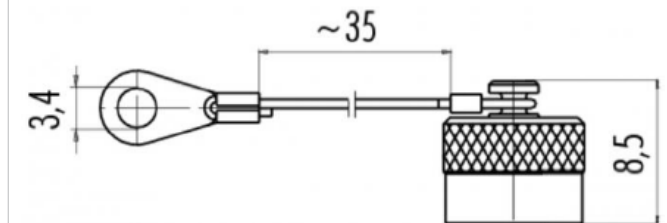

**IDS Product Data:**

Item number: CK00717  
Matchcode: Cap for connector M9 series 712  
Date: 22.02.2016

**Product Details:**

**Material:**  
Steel with cooper-nickel alloy Nylon thread

\* This document is the property of IDS Imaging Development Systems GmbH. It must not be copied or otherwise disclosed without prior written consent.